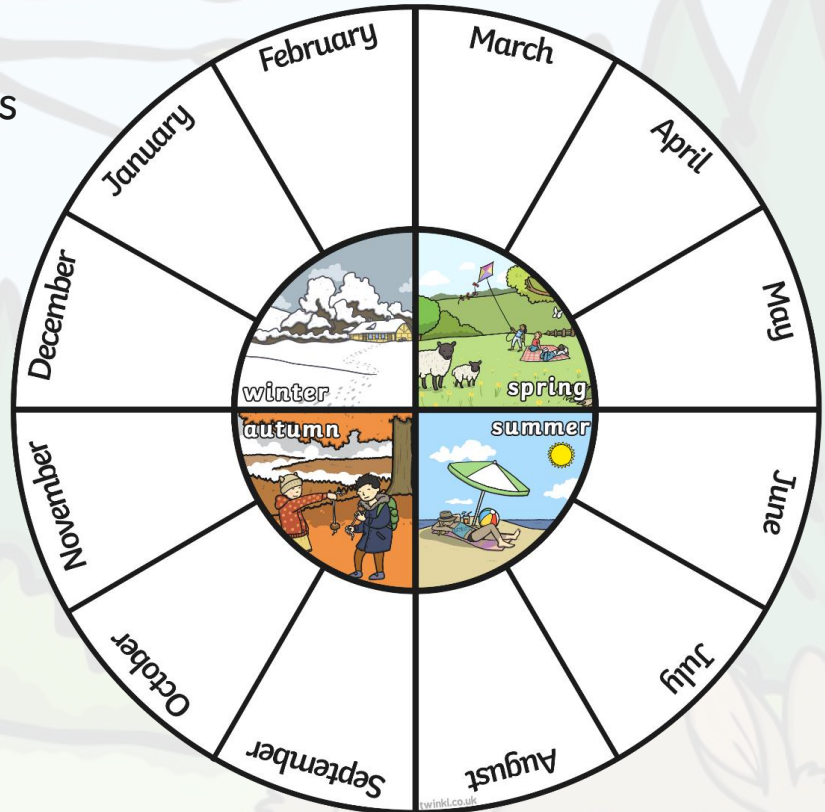

All About Spring

Spring

Spring is one of the four seasons.

Months and Seasons

The spring months are March, April and May. Spring comes after the season of winter and before summer.

This wheel shows the different seasons and months of the year.

- Can you see the months of spring?
- What other seasons can you see?
- What season is your favourite?

Spring around the World

Spring falls in different months of the year, depending on where you are in the world.

In other countries, such as Australia, spring is in September, October and November!

They experience the seasons opposite to those in the United Kingdom.

When it is winter in the UK, it is summer in Australia.

Some Special UK Spring Dates

St. David's Day (Wales) – 1st March

St. Patrick's Day (Ireland) – 17th March

Queen Elizabeth II's birthday – 21st April

St. George's Day (England) – 23rd April

Mother's Day and Easter are often celebrated in spring too.